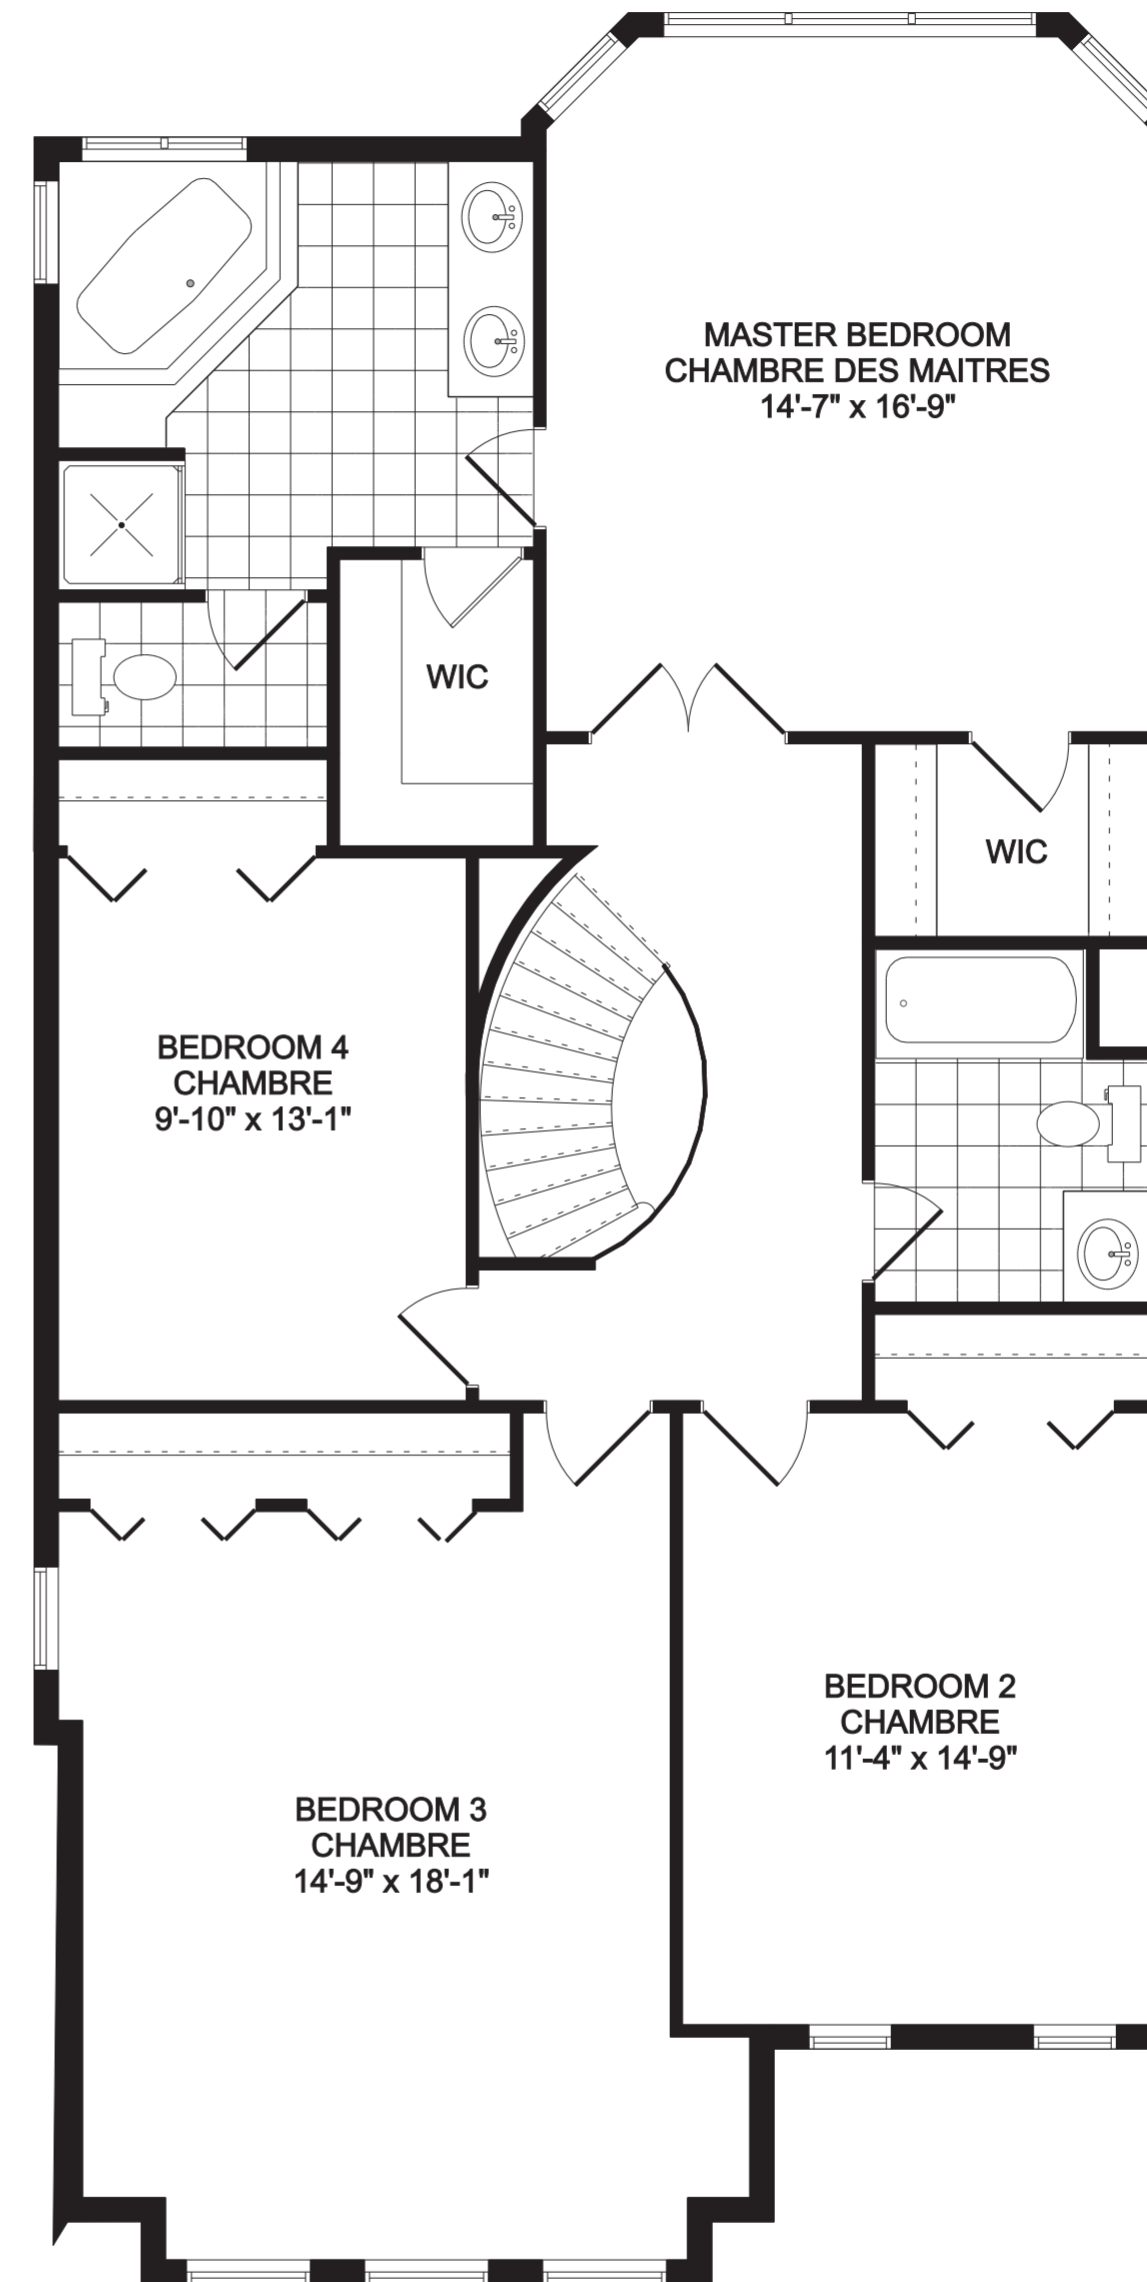

# AIGLE ROYALE MODEL

2540 SQ\FT

MAIN FLOOR PLAN  
PLANCHER PRINCIPAL

SECOND FLOOR PLAN  
DEUXIEME PLANCHER