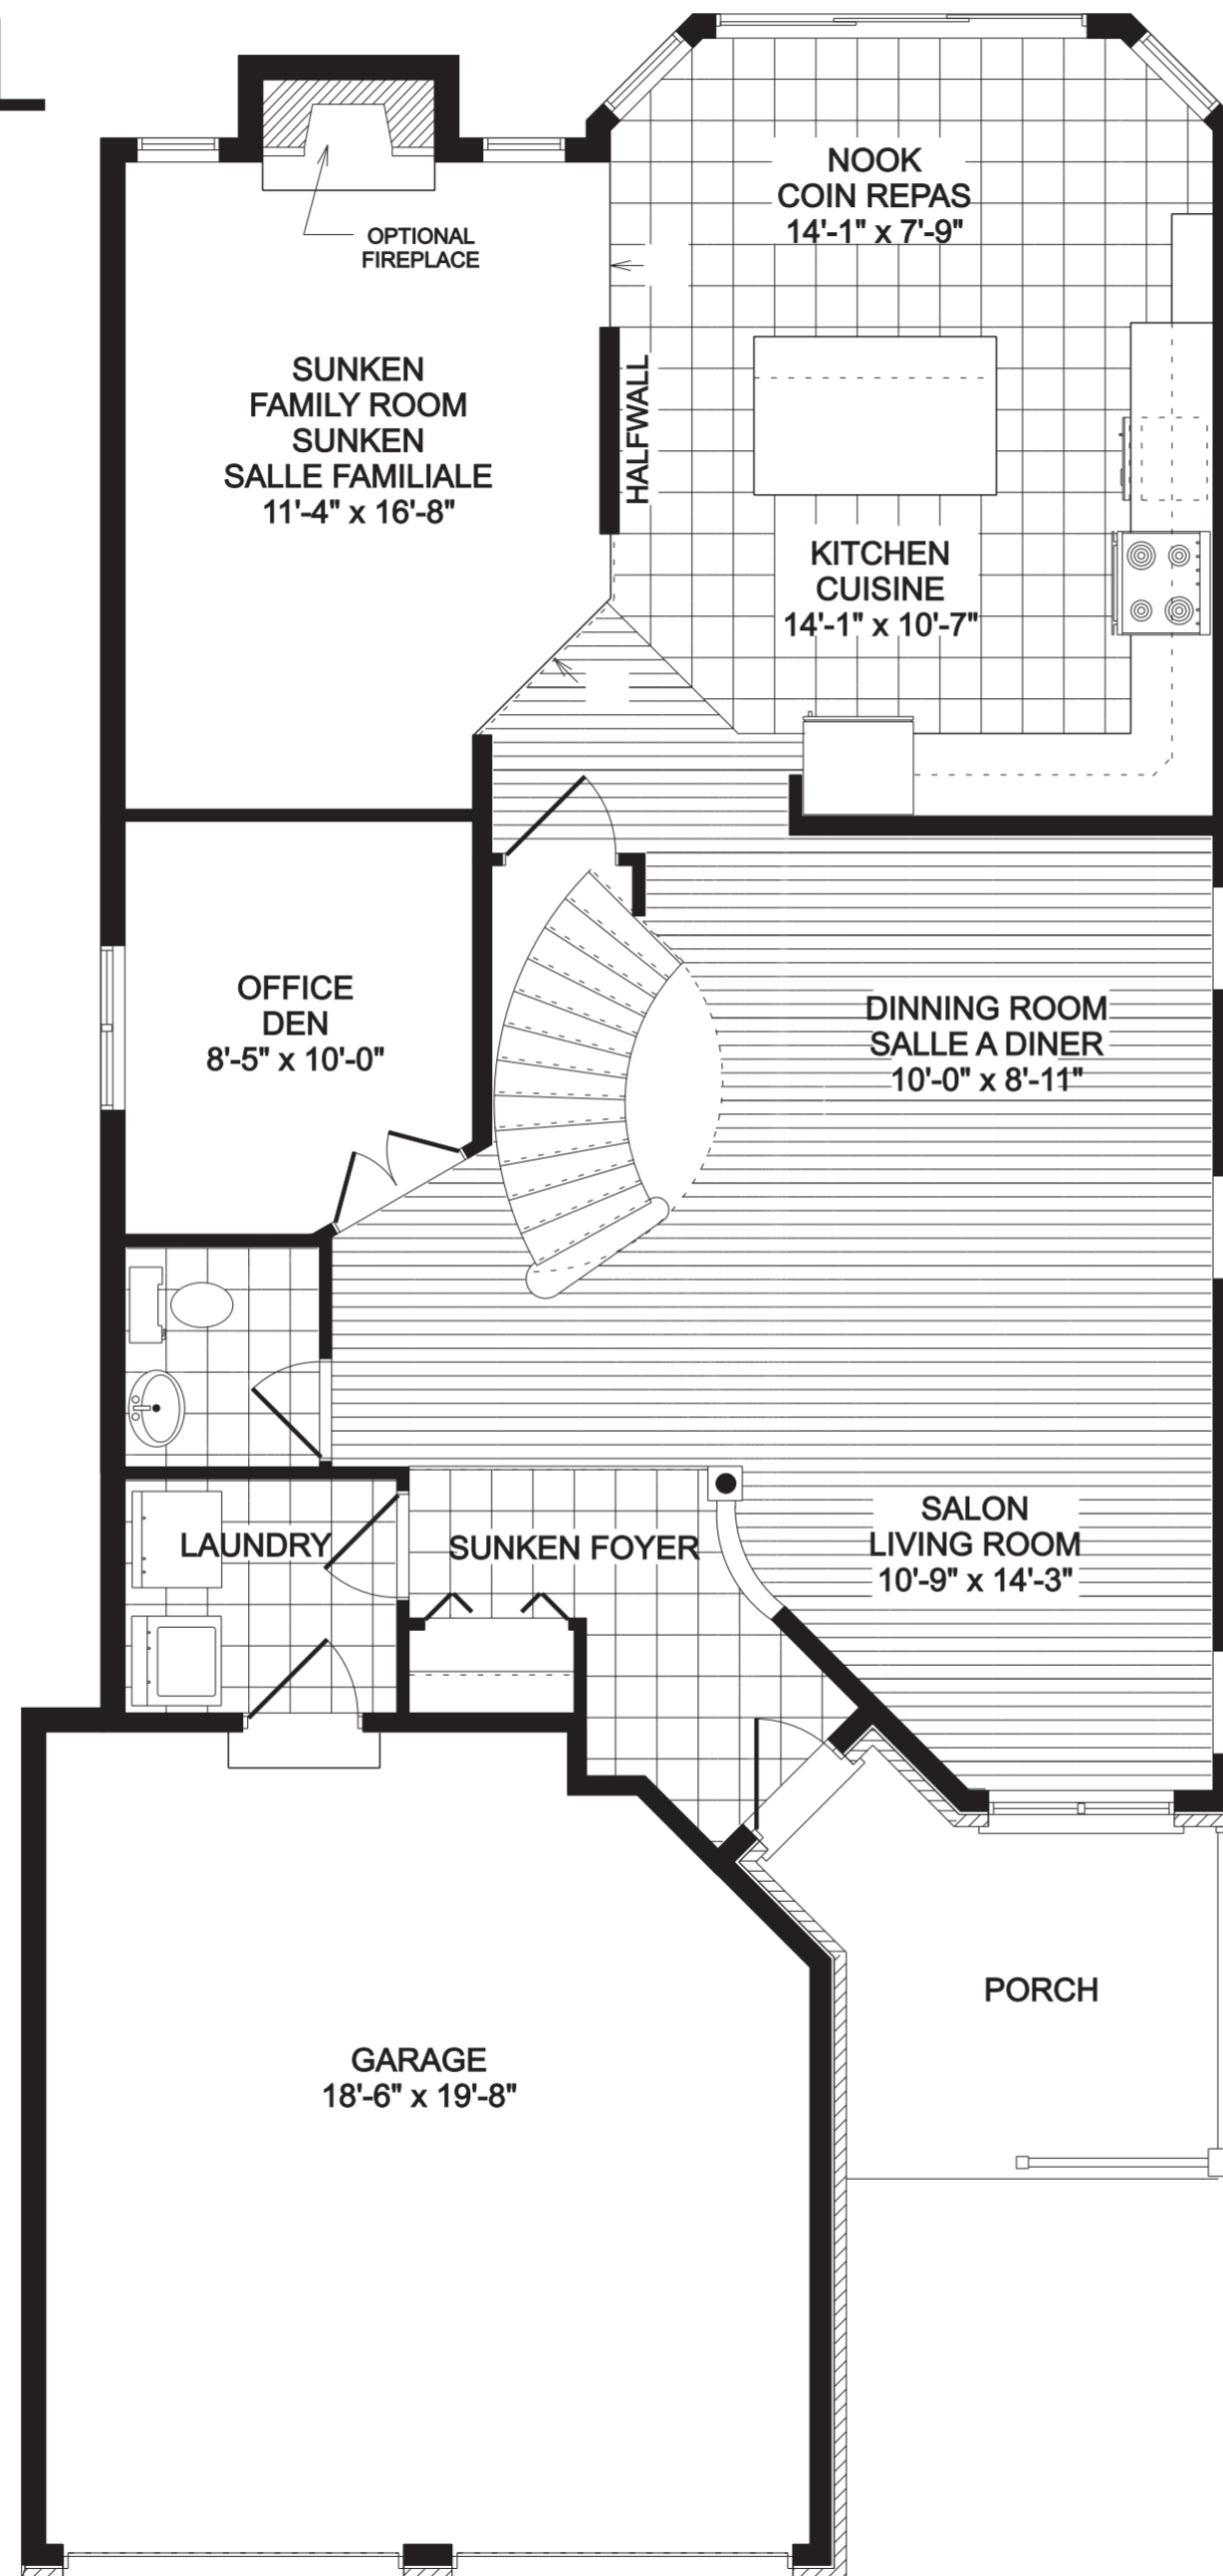

# AIGLE ROYALE MODEL

2540 SQ\FT

MAIN FLOOR PLAN  
PLANCHER PRINCIPAL

SECOND FLOOR PLAN  
DEUXIEME PLANCHER