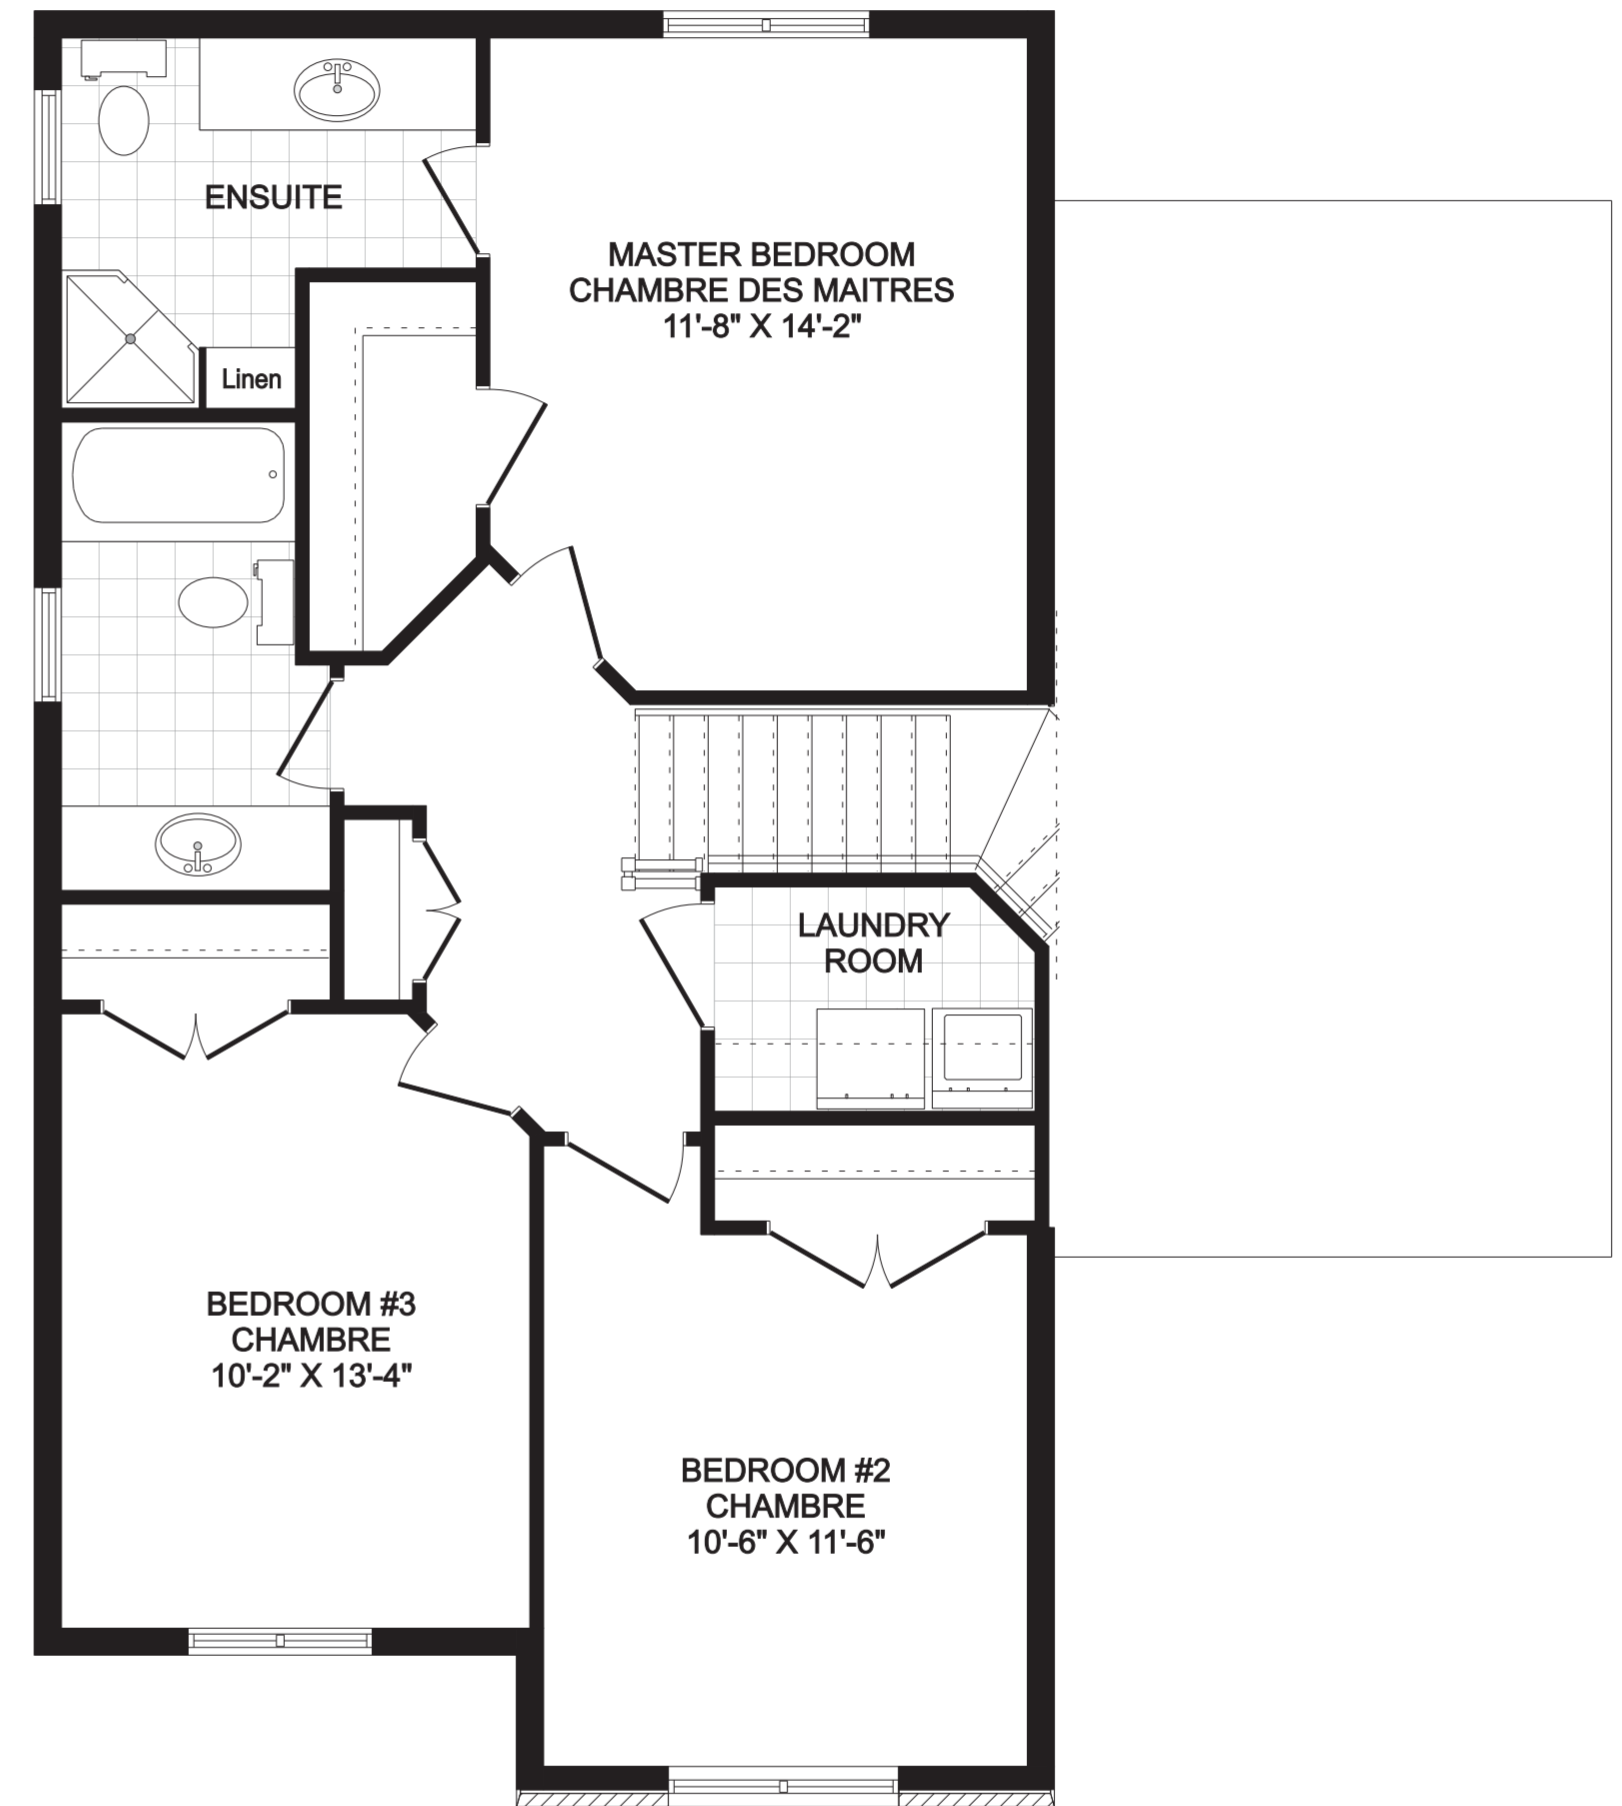

# CALYPSO MODEL

TOTAL 1535 SQ\FT

MAIN FLOOR PLAN  
725 SQ\FT

SECOND FLOOR PLAN  
810 SQ\FT