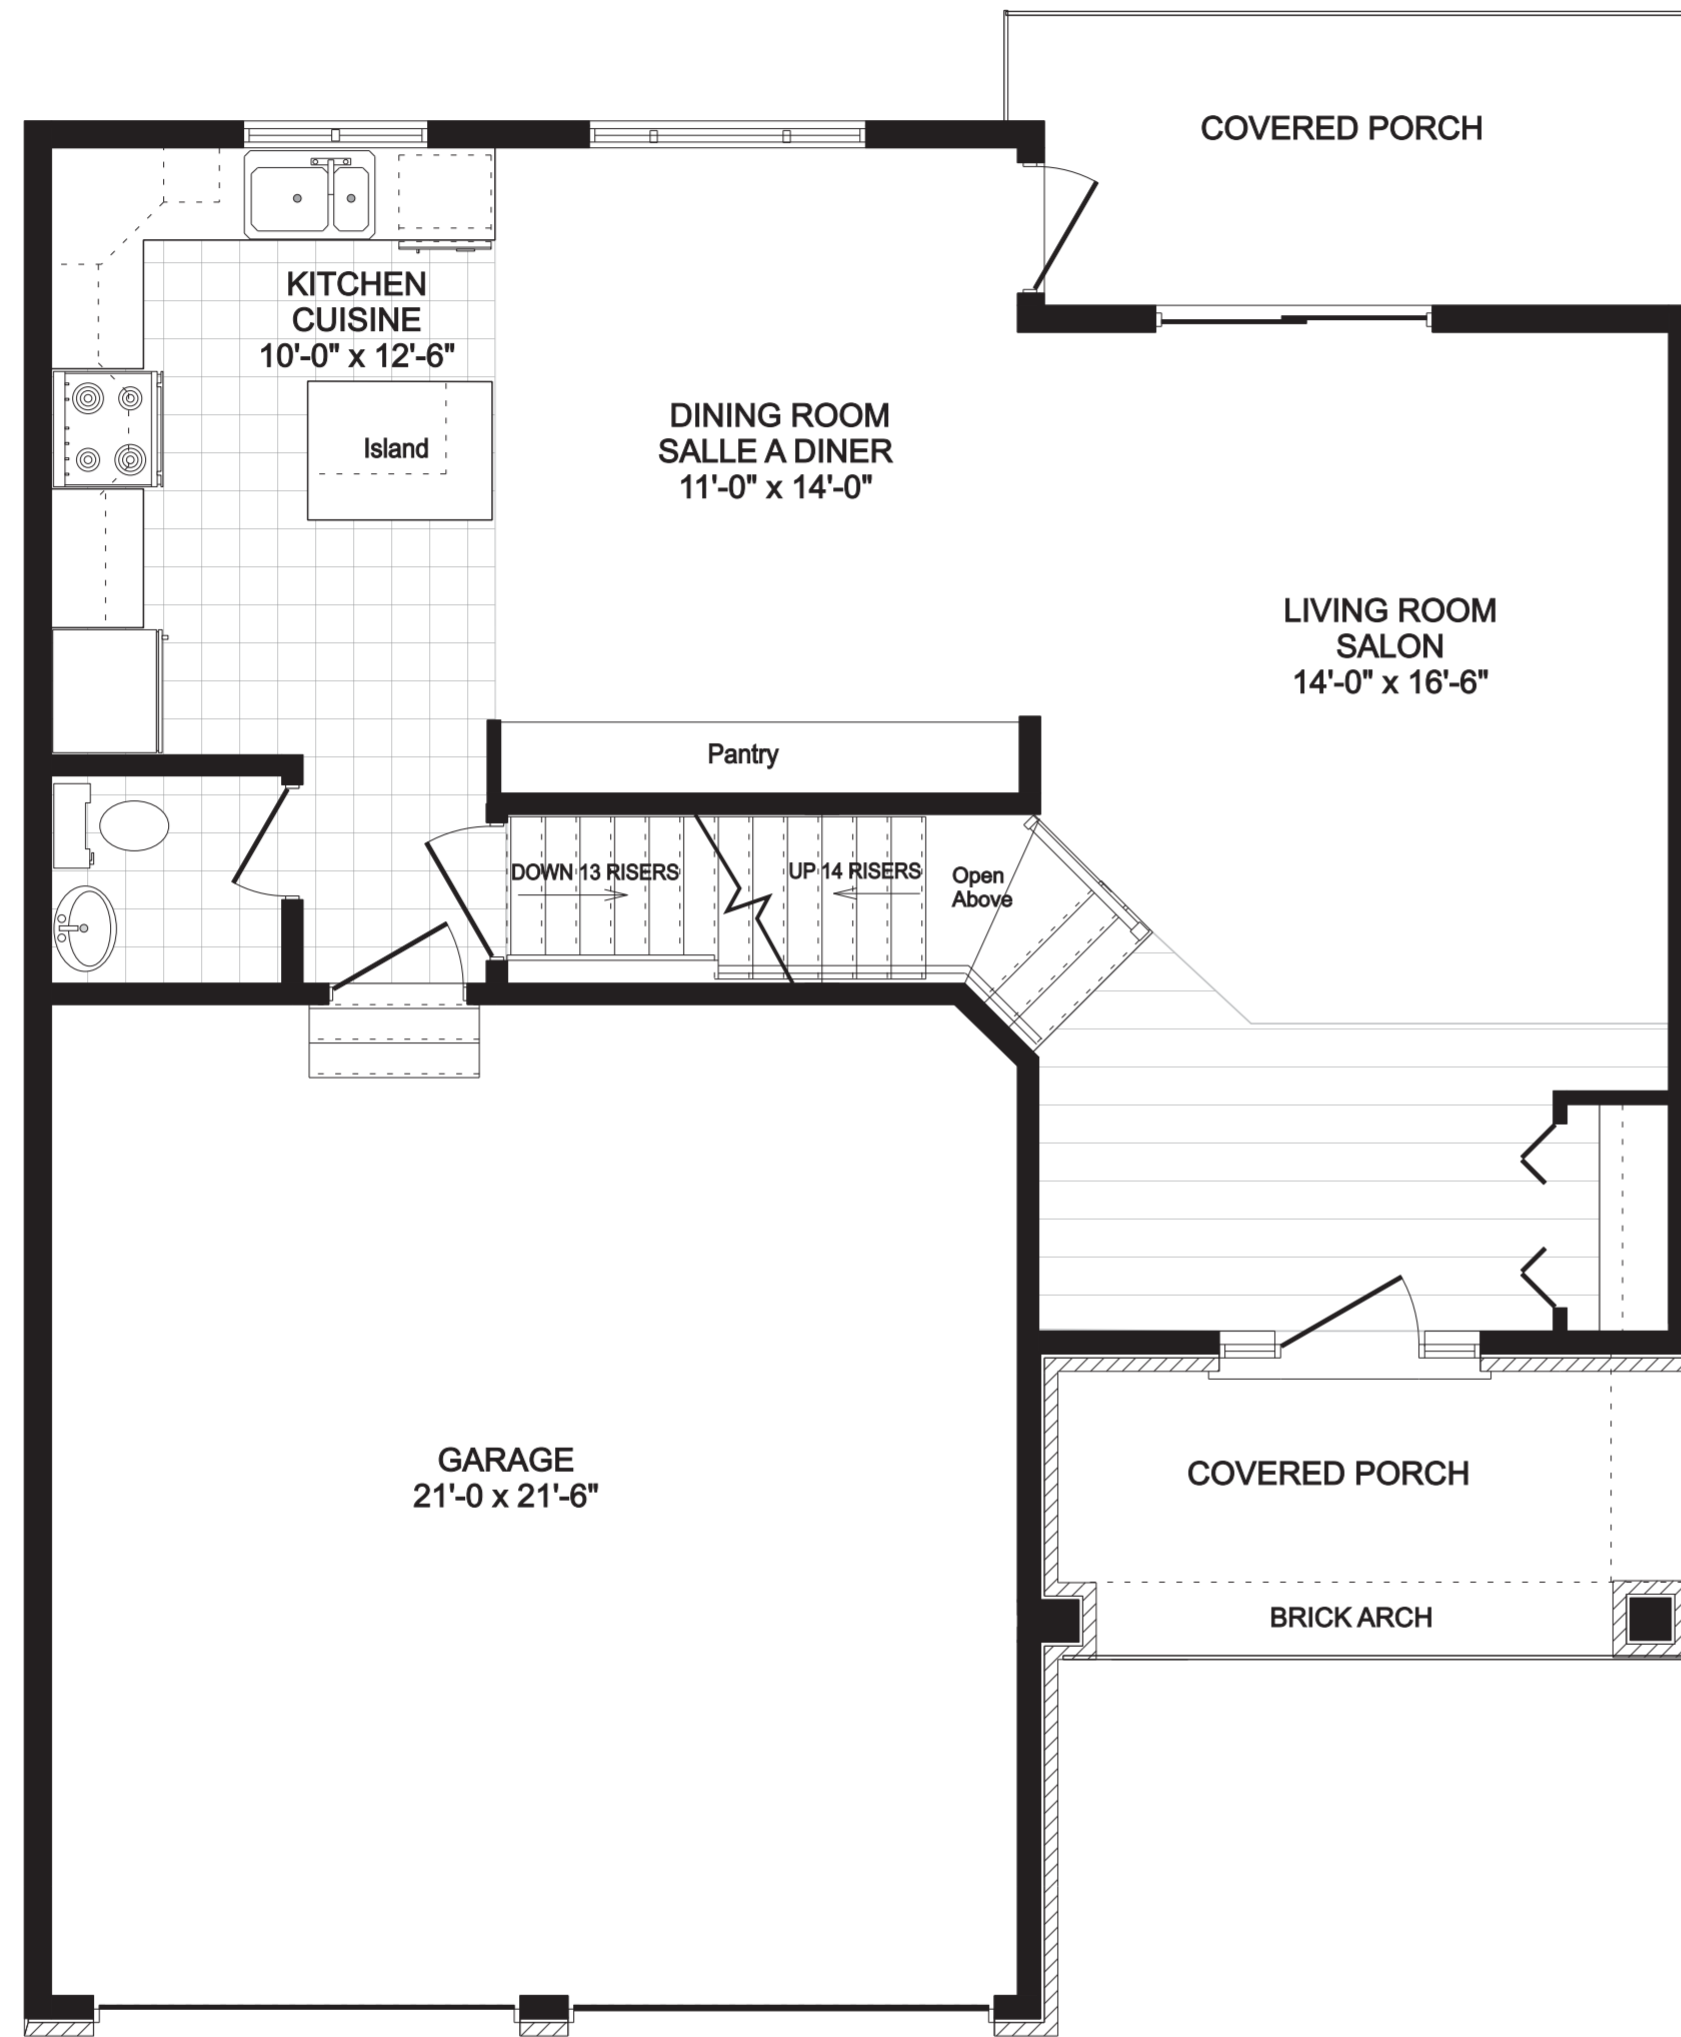

# CALYPSO MODEL

TOTAL 1535 SQ\FT

MAIN FLOOR PLAN  
725 SQ\FT

SECOND FLOOR PLAN  
810 SQ\FT